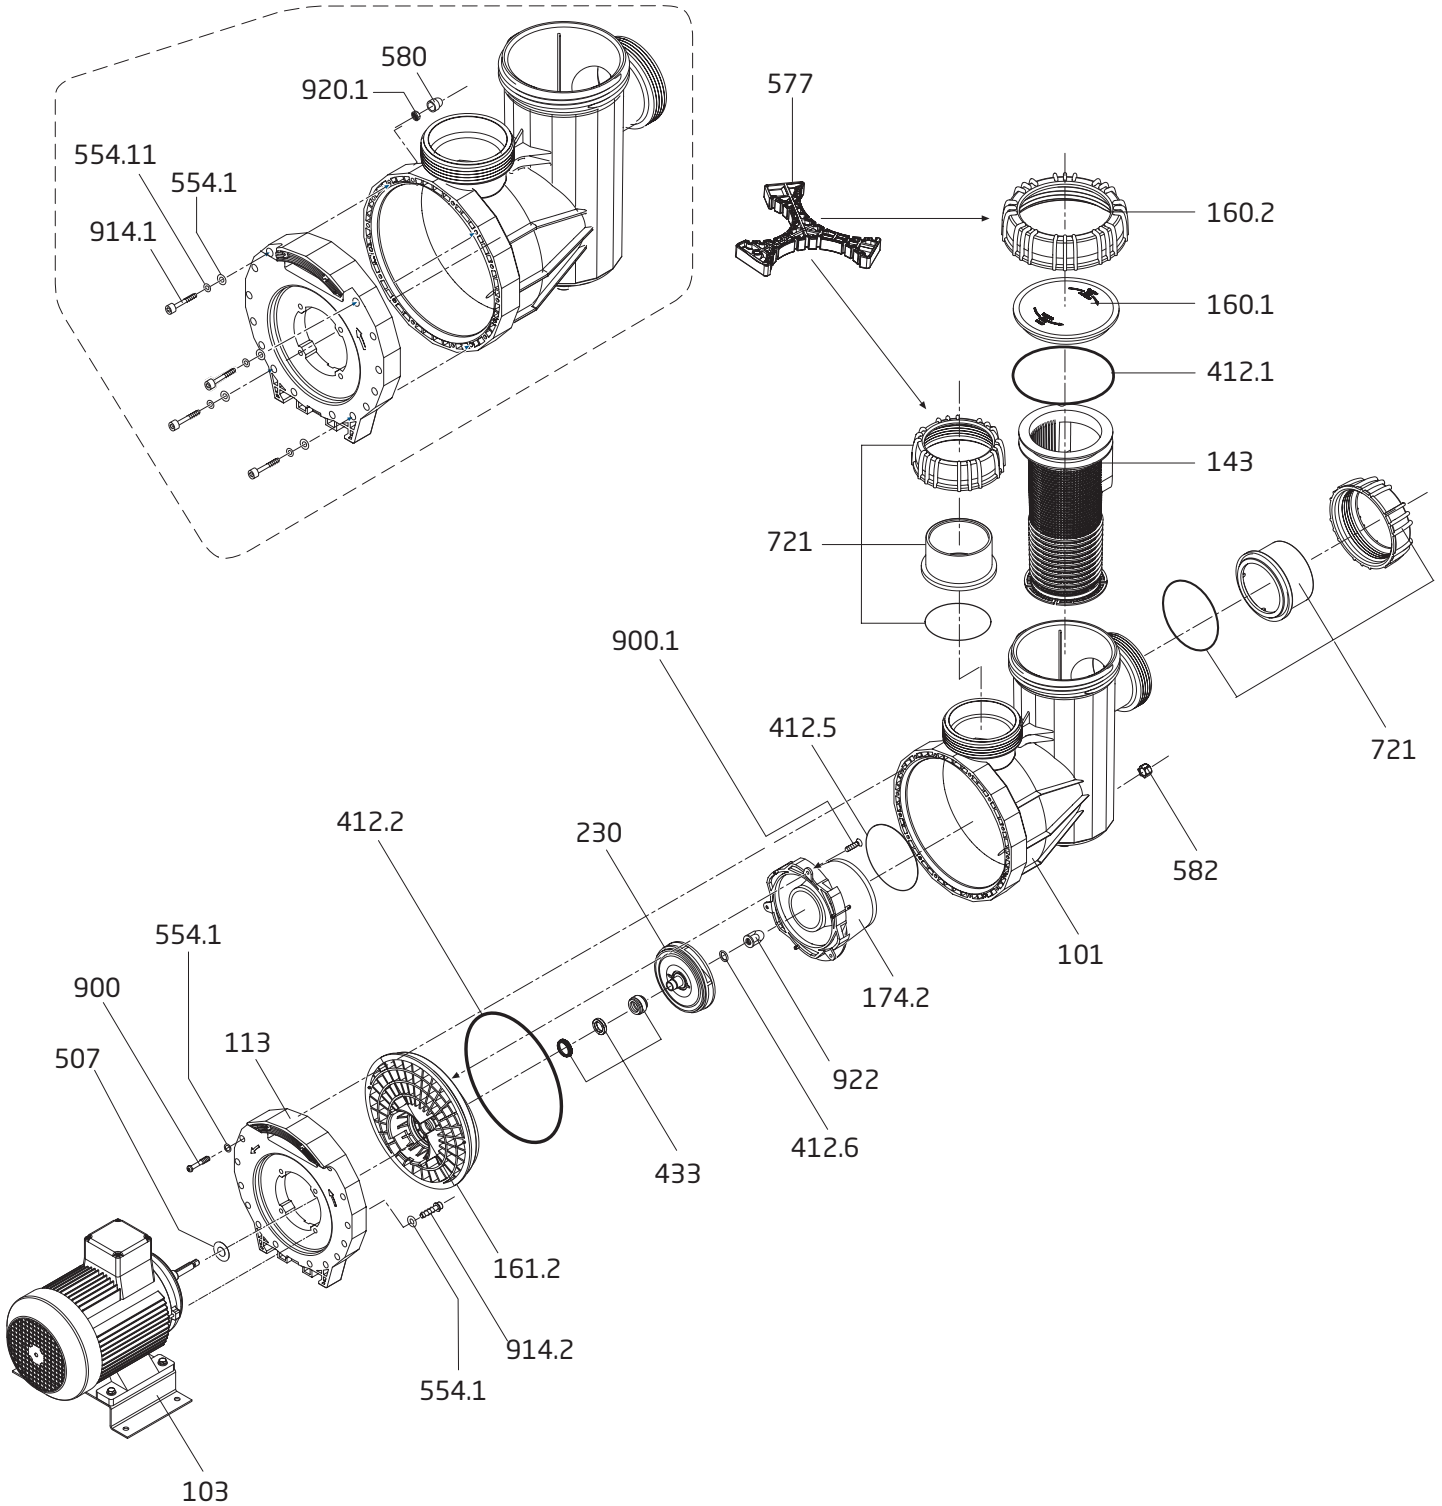

MODEL 95

Swimming Pool Pump

Model 95-IX & 95-X

MODEL 95

Swimming Pool Pump

Model 95-IX & 95-X

Order #	Drawing Number	Qty Required	Description	List Price
2902016020	160.2	1	LOCK RING - LID	$ 43.30
2902016010	160.1	1	LID - CLEAR	41.60
2902041210	412.1	1	O-RING - LID 175 x 6.5mm	40.90
2902099800	577	1	SPANNER - LID, UNIONS	50.90
2902014300	143	1	BASKET - ONE PIECE	26.40
2902072154	721	2	UNION HALF PACKAGE - COMPLETE	70.20
2901158200	582	1	DRAIN CAP 3/8" WITH GASKET - CASING	2.80
2902010158L	101	1	CASING	308.90
5879120665	914.1	4	BOLT - CASING M6 x 65mm (ALLEN HEAD)	7.50
5871250600	554.11	4	WASHER - CASING BOLT M6	0.70
2921192015	920.1	4	NUT - M6 SERRATED - CASING BOLT	1.50
2902058000	580	4	PROTECTIVE CAP - CASING BOLT	2.60
2902041252A	412.5	1	O-RING - DIFFUSER 123 x 5mm	2.90
2902017422	174.2	1	DIFFUSER	55.30
2923223025	230	1	IMPELLER (-IX) 5.75 THP (5.0 HP S.F. 1.15) 115-122/20mm	84.10
2902023008	230	1	IMPELLER (-X) 8.6 THP (7.5 HP S.F. 1.15) 3 PHASE 127/20mm	84.10
2923223037	230	1	IMPELLER (-X) 8.6 THP (7.5 HP S.F. 1.15) 1 PHASE 125/20mm	84.10
2923541229	412.6	1	O-RING - SHAFT 16.9 x 2.75mm	5.00
2902041220	412.2	1	O-RING - CASING 265 x 6mm	46.00
2923592200	922	1	NUT - IMPELLER - PLASTIC W/ BRASS INSERT M12	16.20
2920343310	433	1	MECHANICAL SEAL (20mm) COMPLETE	55.60
2902016122	161.2	1	SEAL HOUSING 135mm	60.20
5879120835	914.2	4	BOLT - MOTOR ALLEN HEAD M8 x 35mm	3.90
5871250800	554.1	20	WASHER - MOTOR BOLT - CASING SCREW 8.4mm	0.70
2902011300	113	1	FLANGE	70.10
2920850702	507	1	SLINGER (SPASH RING) 45 x 18 x 4mm	3.70
5879825522	900.1	3	SCREW - DIFFUSER 5.5 x 22mm	2.50
2921690002	900	12	SCREW - CASING - ALLEN HEAD M7 x 48mm	2.90
2923000003	103	1	MOTOR BASE	109.20
2991000150	NOT SHOWN	1	SOCKET WRENCH EXTENSION TOOL	31.00

Motor Units For The Model 95

2195360001M	NOT SHOWN	1	MOTOR UNIT COMPLETE (95-IX) 5.0 HP, SINGLE PHASE	2,468.00
2195360007M	NOT SHOWN	1	MOTOR UNIT COMPLETE (95-IX) 5.0 HP, THREE PHASE	2,300.00
2195370001M	NOT SHOWN	1	MOTOR UNIT COMPLETE (95-X) 7.5 HP, SINGLE PHASE	3,511.00
2195370007M	NOT SHOWN	1	MOTOR UNIT COMPLETE (95-X) 7.5 HP, THREE PHASE	2,412.00

Go Kits For The Model 95

SPK-95-GOKIT	1	KIT INCLUDES THE FOLLOWING PARTS:		158.40
		2902041210 - O-RING LID 175 x 6.5mm		
		2920141252A - O-RING DIFFUSER 123 x 5mm		
		2920343310 - MECHANICAL SEAL (20mm) CPL		
		2902041220 - O-RING CASING 265 x 6mm		
		2902041252 - O-RING UNION 123 x 6mm		
		2923541229 - O-RING SHAFT 16.9 x 2.75mm		

REPLACEMENT MOTORS

Order #	MFR #	Model	HP	S.F.	THP	Volts	Motor/Frame	List Price
SINGLE SPEED								
08471682008	8471682008	-IX	5.0	1.15	5.75	208-230	TEFC 112M	$2,099.70
0812930846	0812930846	-X	7.5	1.15	8.625	208-230	TEFC 112M	2,998.90
THREE PHASE								
0821869911	498950	-IX	5.0	1.15	5.75	208-230/460	TEFC 112M	1,962.90
08217475102	498901	-X	7.5	1.15	8.625	208-230/460	TEFC 112M	1,984.20